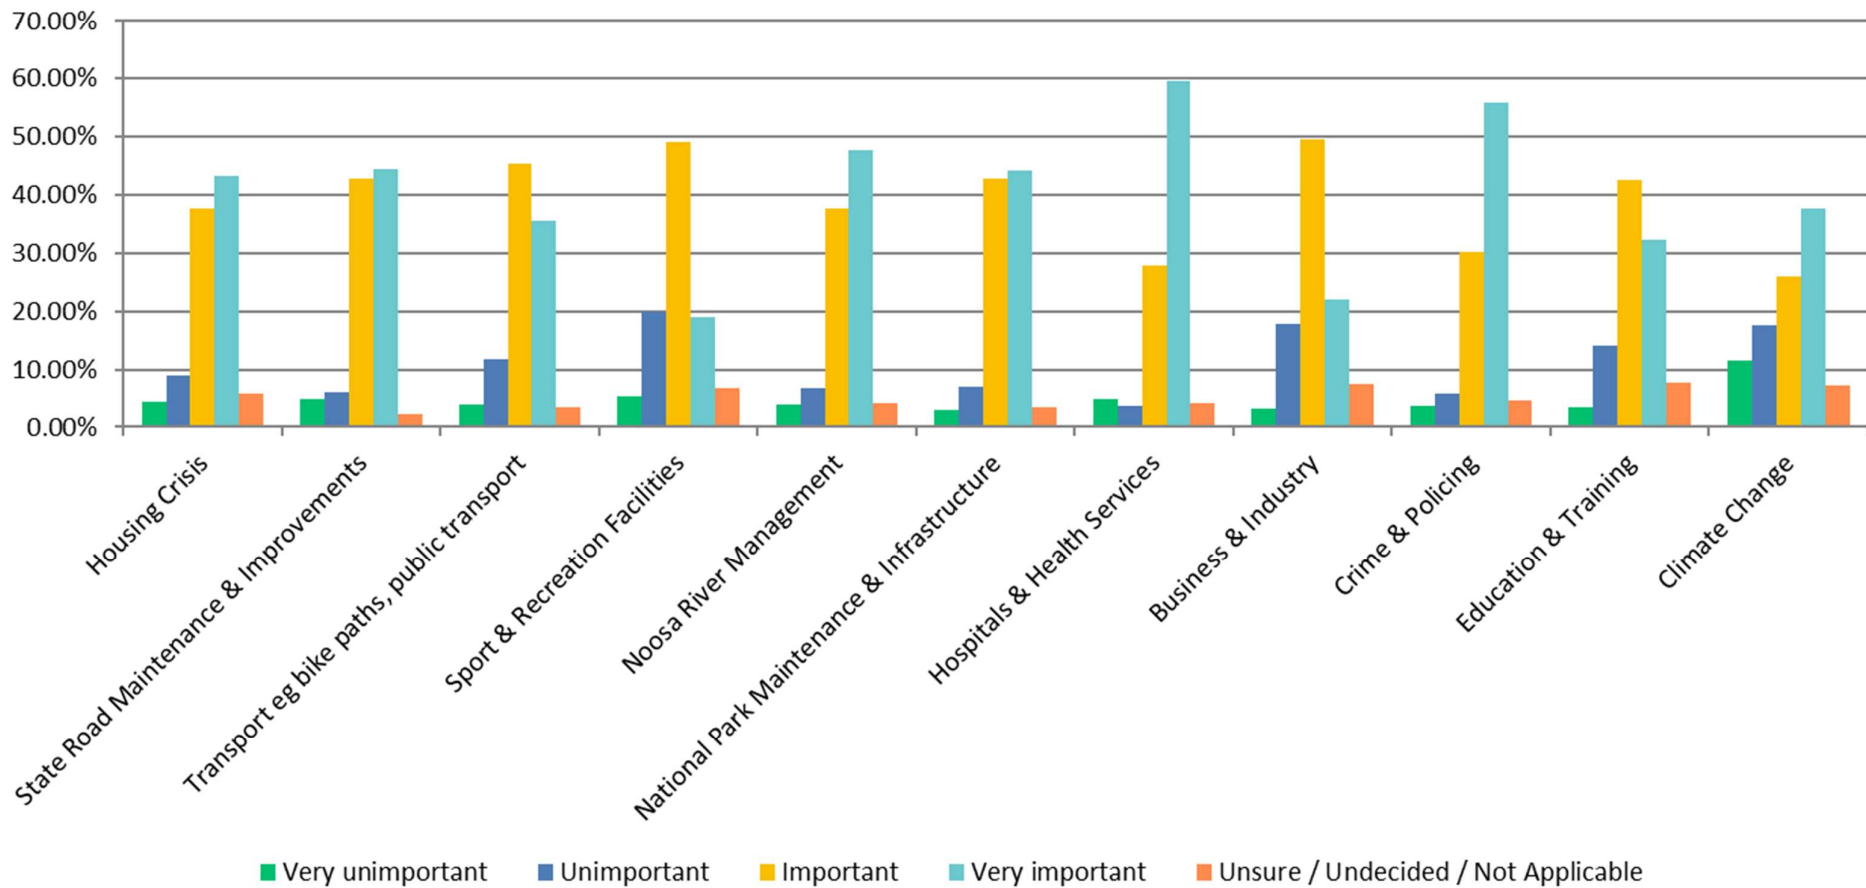

Top 3 local-specific State Government issues:

Survey respondents identified these as the top 3 most important issues for Noosa:

Hospitals &
Health
Services

Crime &
Policing

Noosa River
Management

How important to you are the following local-specific State Government issues?