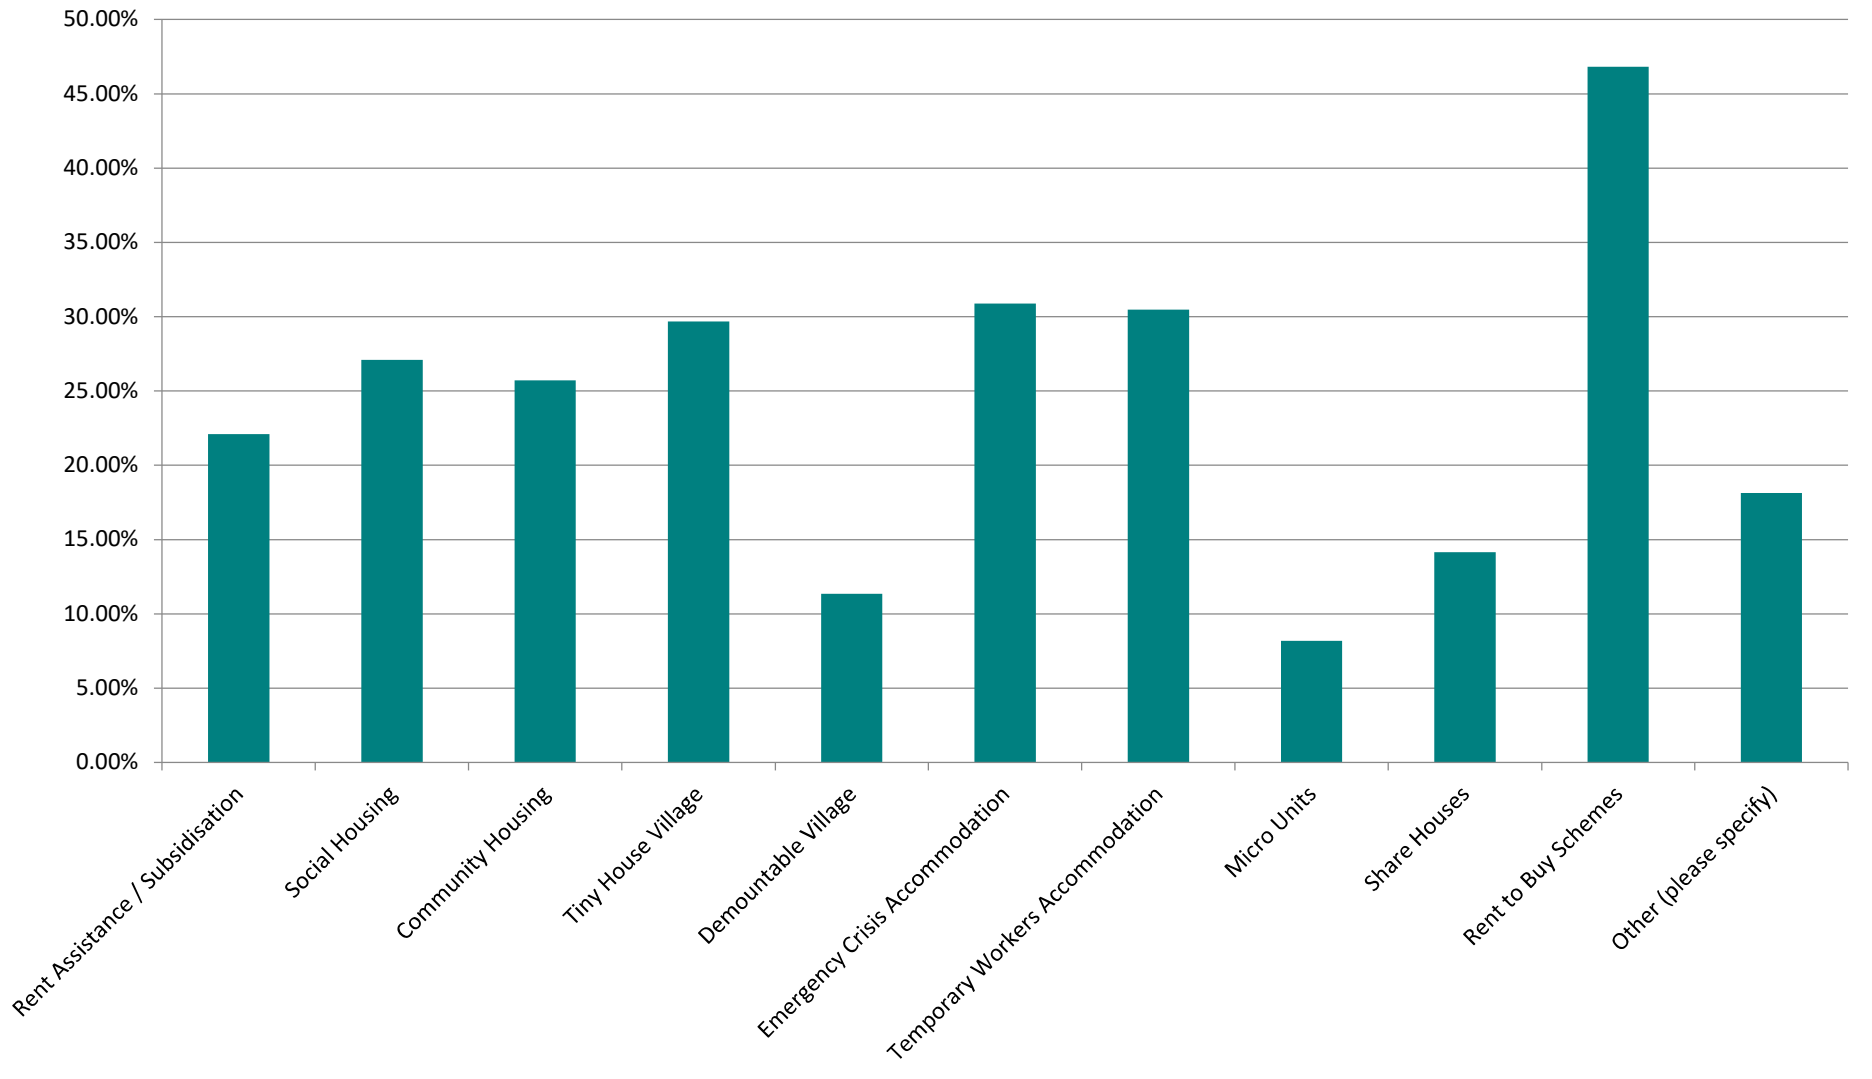

Which of the following are your preferred approaches to address the housing crisis?

Of the 18% that said 'other', 6.8% suggested limitations and stronger regulations for Short Term Accommodation (STA); 5% suggested relaxation of regulations to allow 2nd dwellings/tiny homes/granny flats/units and the remaining 6.2% were primarily providing further comment on approaches listed already.