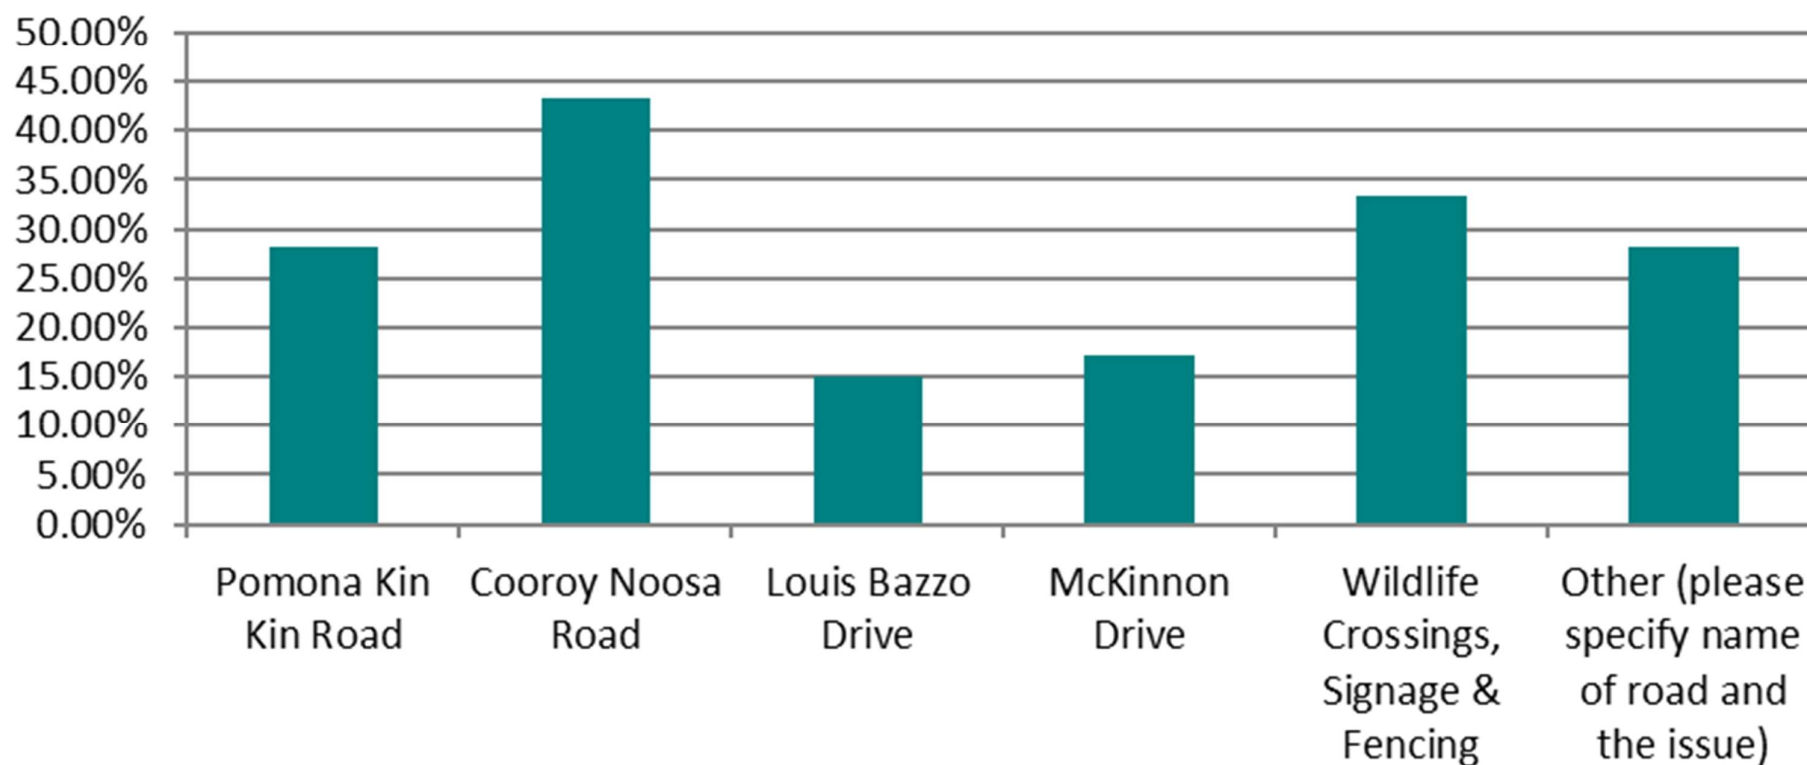

Which of the following are your priorities for State Road Maintenance and Improvements?

Of the 28% that answered 'other', 10% listed Beckmans Road and the remainder were primarily providing further comment on roads listed already and/or highlighting various other non-State Roads or those outside the Noosa State Electorate.