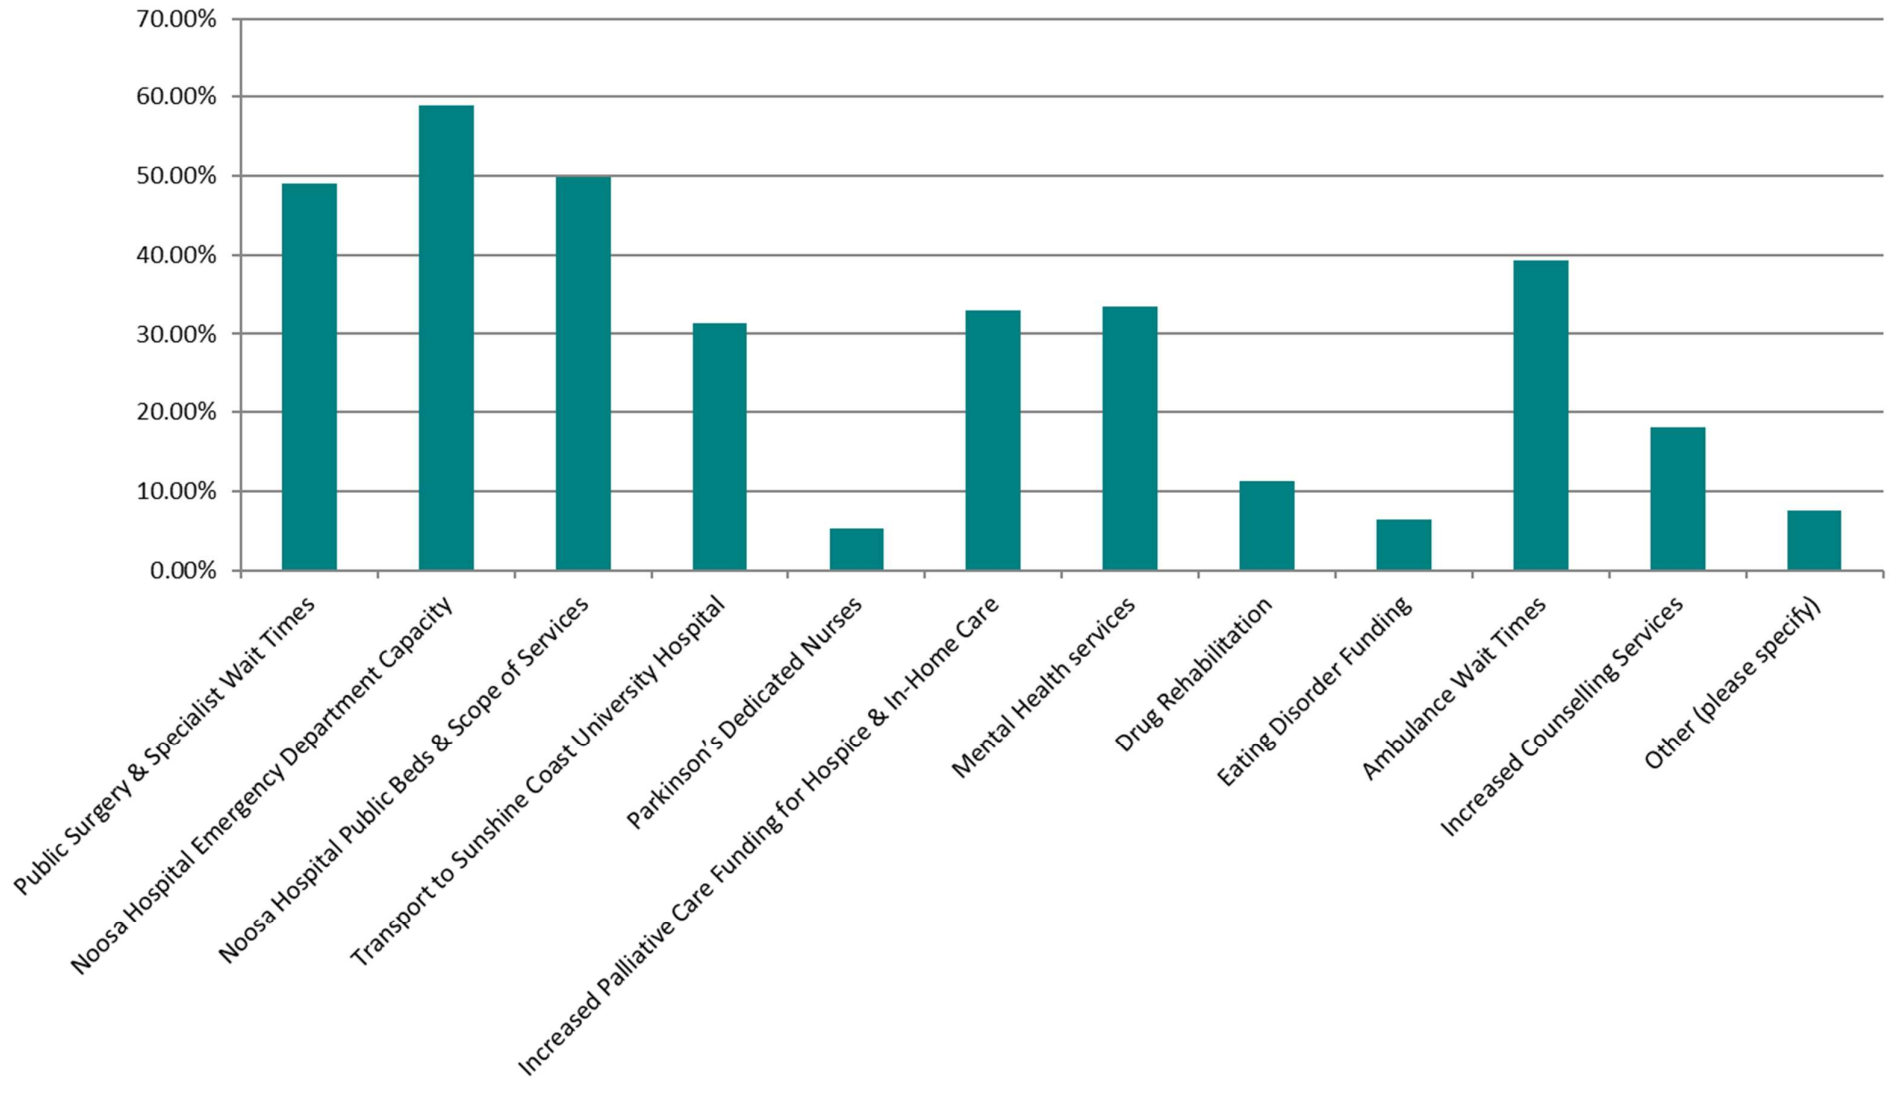

Which of the following are the priorities that you believe need to be addressed for Health Services?

Of the 7% that indicated 'other', 1.6% indicated more GPs were a priority and the majority of the remainder were providing further commentary to issues already listed with no singular issue that was raised by more than 1% of survey respondents.