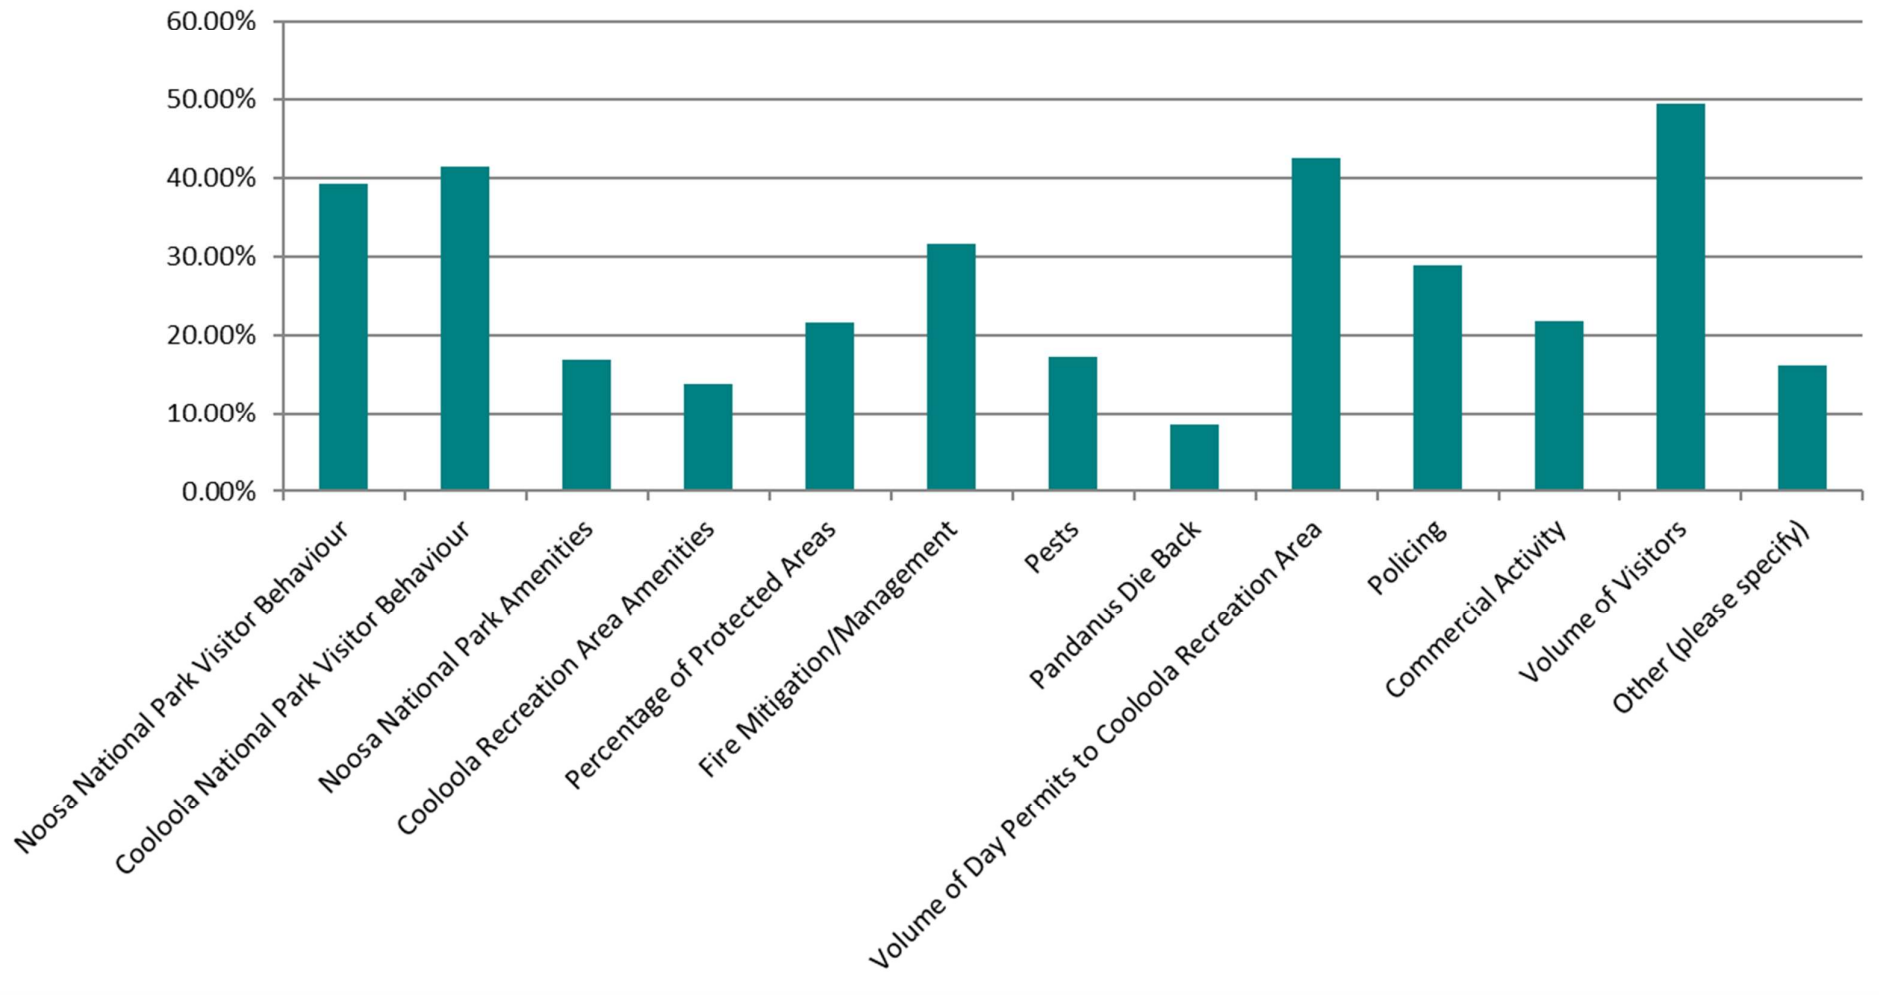

Which of the following are your greatest concerns for National Parks?

While 16% indicated 'other', the majority of these were providing further commentary to issues already listed and there was no singular issue that was raised by more than 1% of survey respondents.