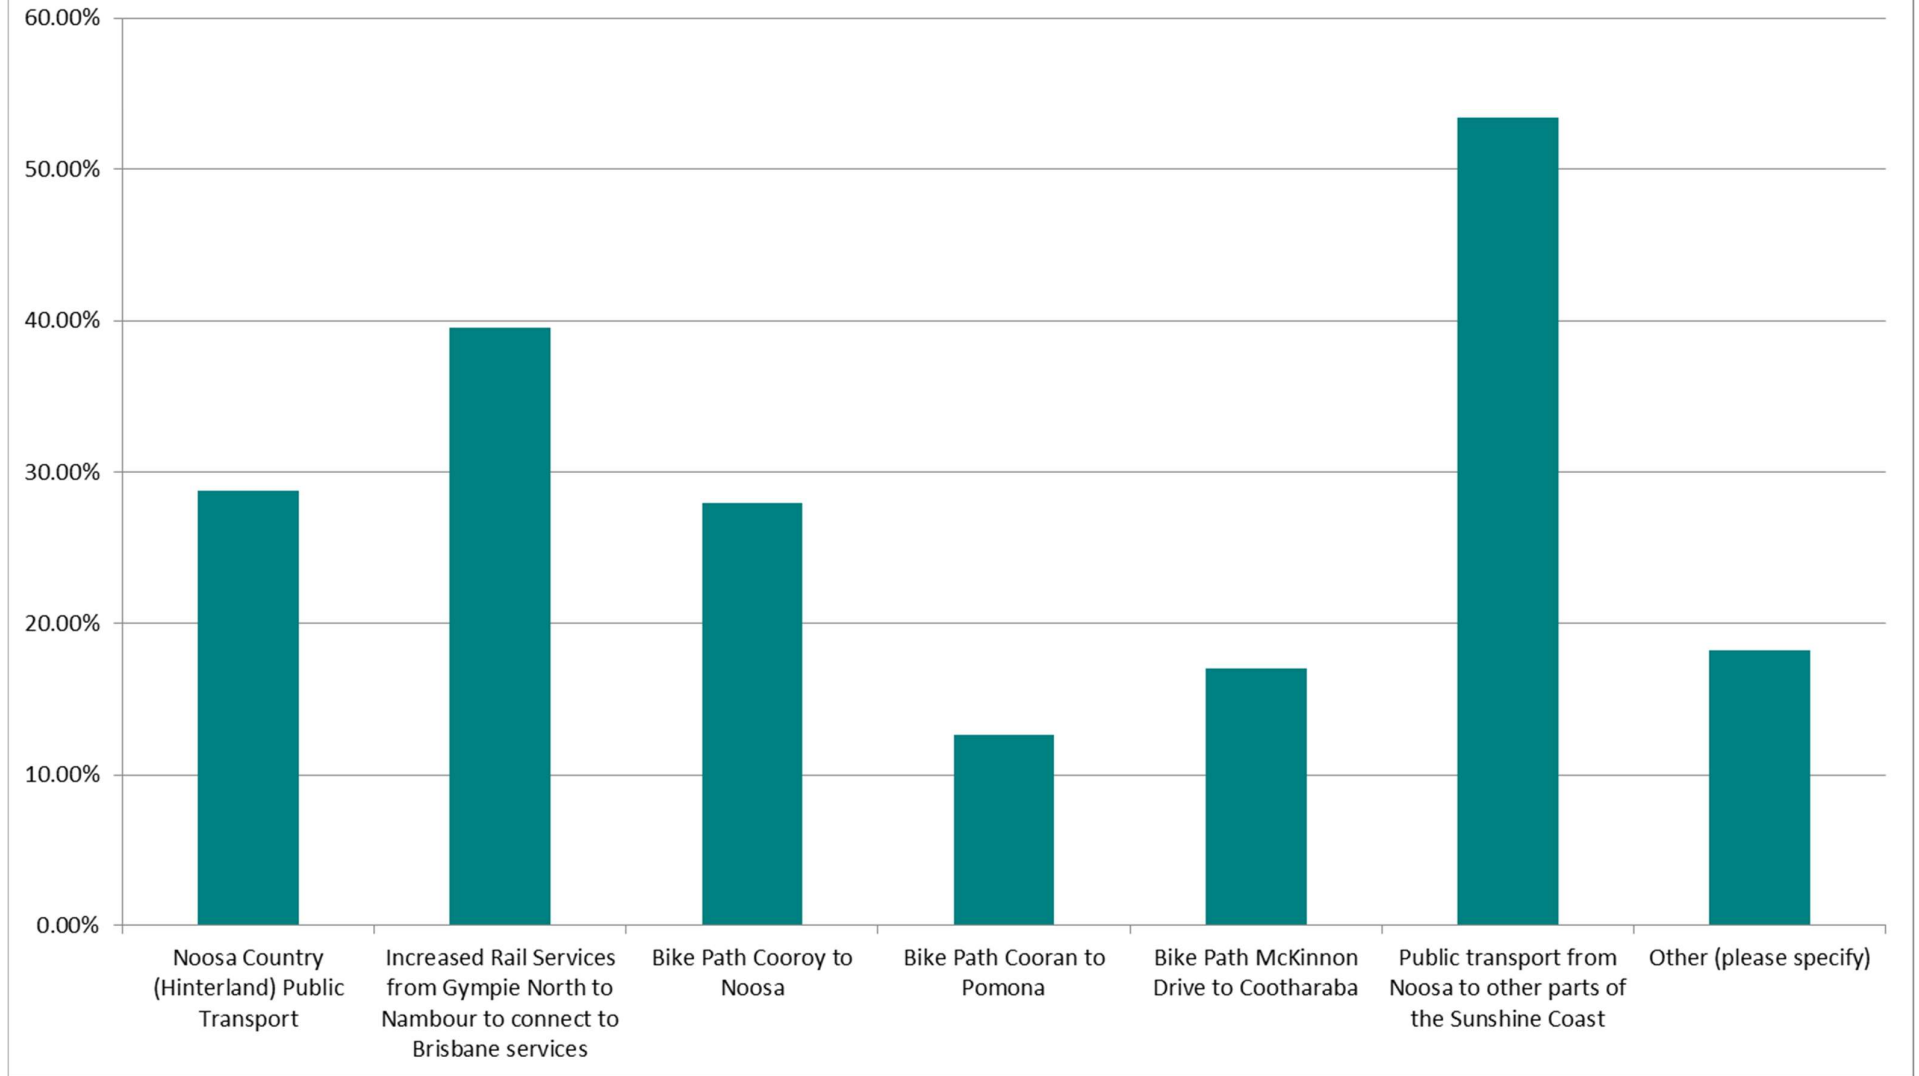

Which of the following are your priorities for Transport?

While 18% indicated 'other', majority were providing further comment on priorities listed already and there was no singular issue that was raised by more than 2% of survey respondents.