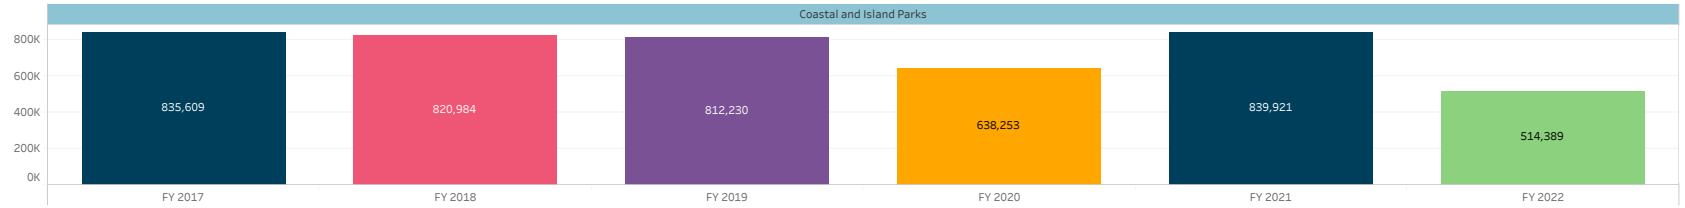

Compare Camper Nights (Financial Year)

1. Year of Stay Date
2. ☐ FY 2016
   - ☒ FY 2017
   - ☒ FY 2018
   - ☒ FY 2019
   - ☒ FY 2020
   - ☒ FY 2021
   - ☒ FY 2022
   - ☐ FY 2023

1. Month
2. ☒ July
   - ☒ August
   - ☒ September
   - ☒ October
   - ☒ November
   - ☒ December
   - ☒ January
   - ☒ February
   - ☒ March
   - ☒ April
   - ☒ May
   - ☒ June

Compare Camper Nights by Region