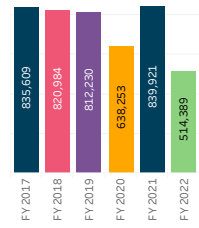

Compare Total Camper Nights