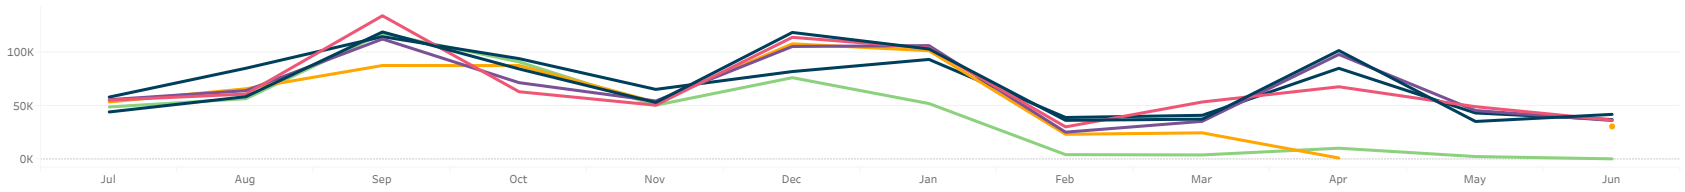

Compare Camper Nights (Financial Year)

- Year of Stay Date
- FY 2016
 - FY 2017
 - FY 2018
 - FY 2019
 - FY 2020
 - FY 2021
 - FY 2022
 - FY 2023

- Month
- July
 - August
 - September
 - October
 - November
 - December
 - January
 - February
 - March
 - April
 - May
 - June

Compare Camper Nights by Region

Compare Camper Nights by Month

Compare Total Camper Nights

Difference in Camper Nights by Month