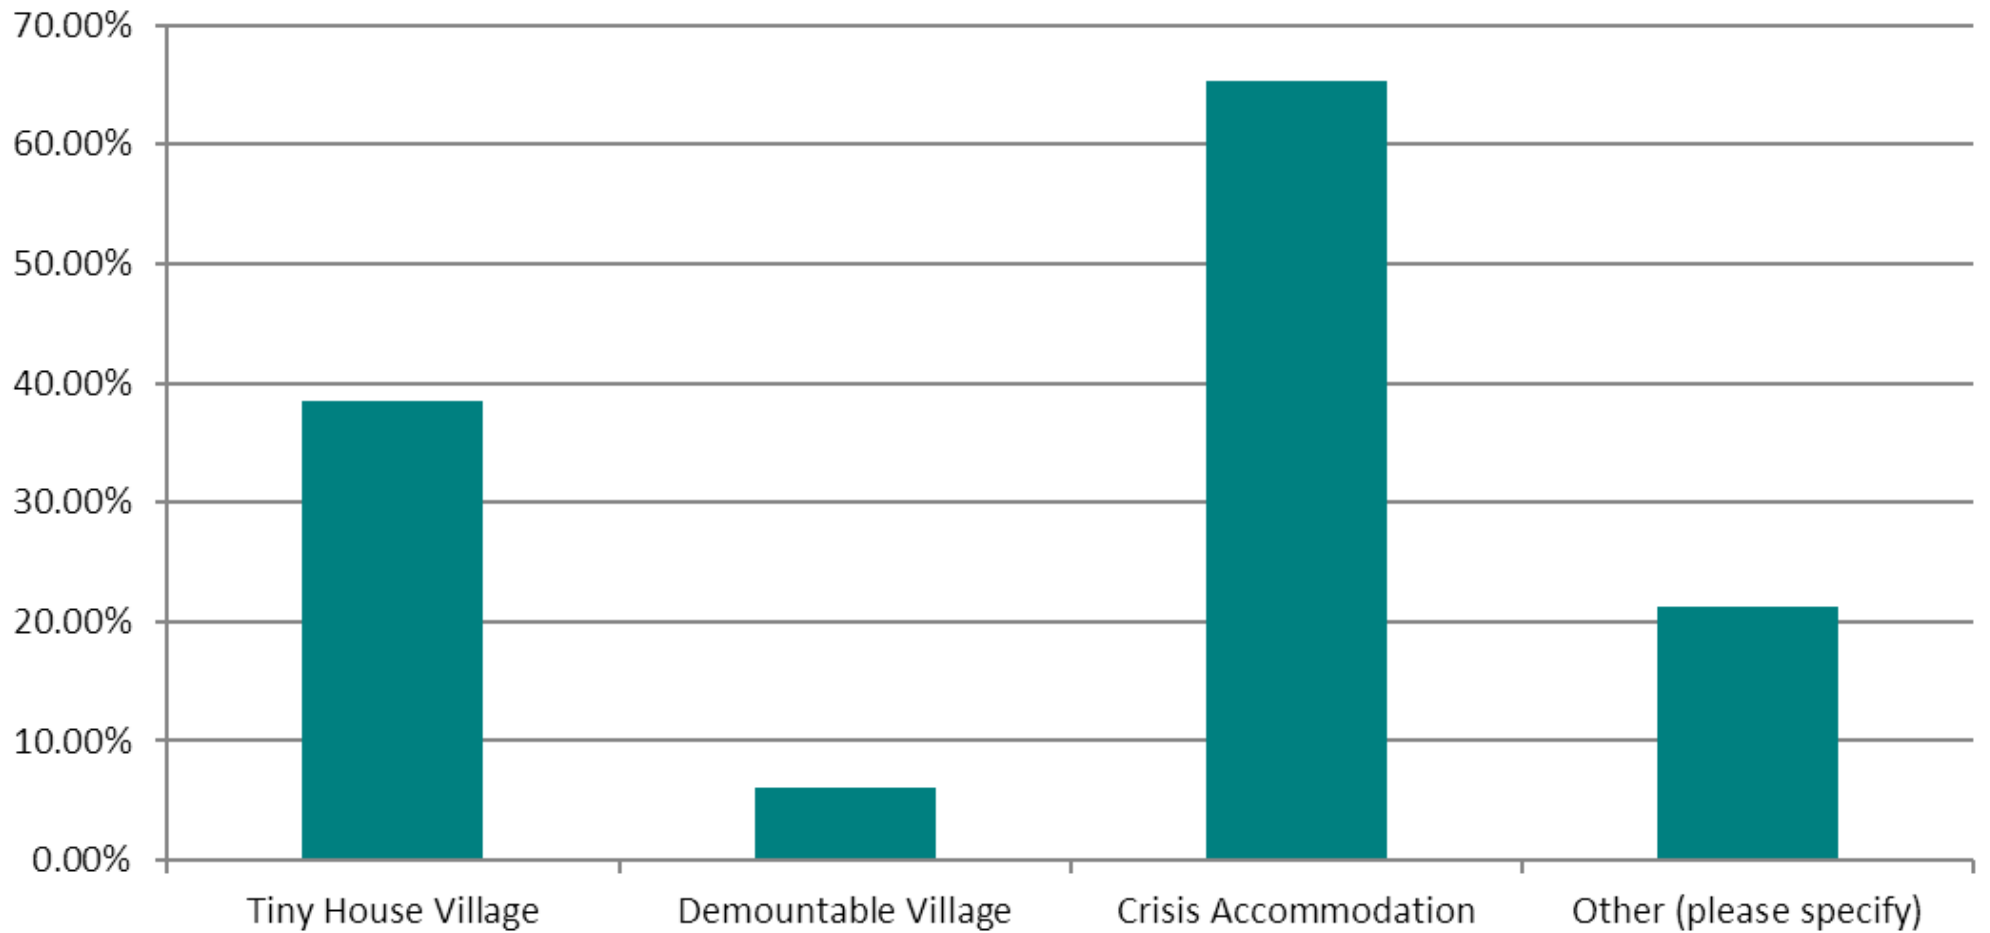

Which of the following do you believe are a priority for Affordable Housing?