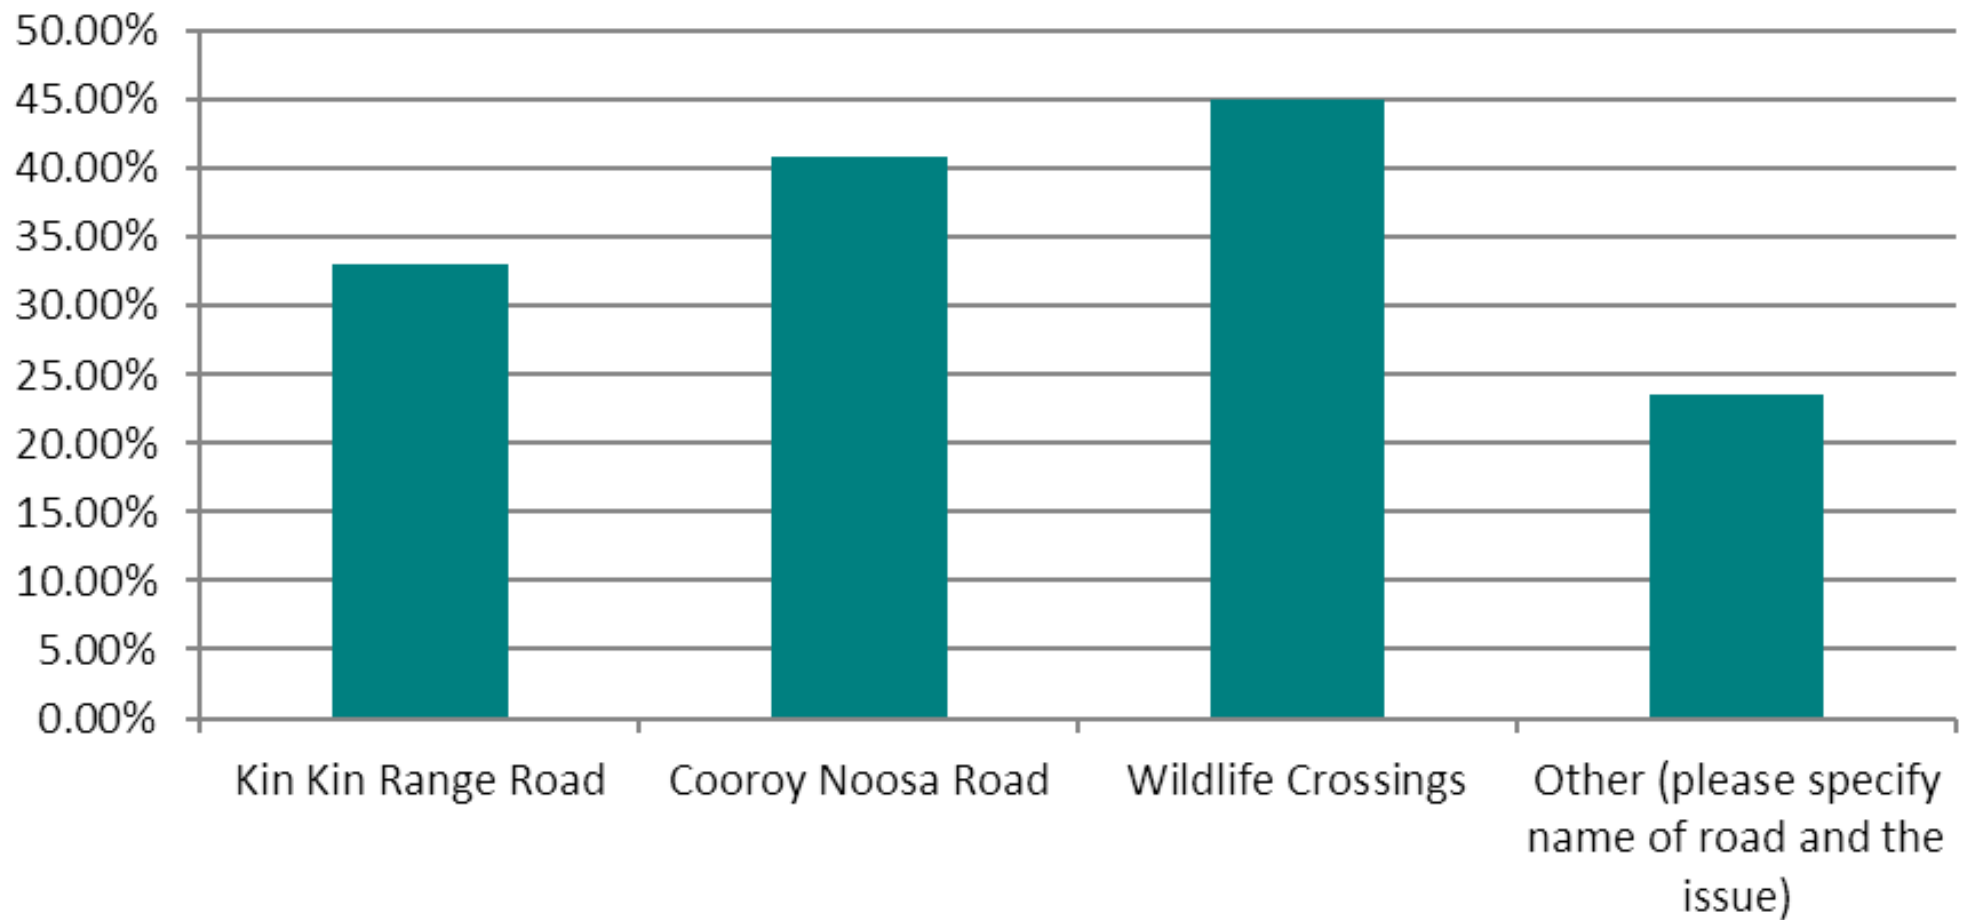

Which of the following do you believe are a priority for State Road Maintenance?

NB: While 23.5% indicated other, majority were providing further comment on priorities listed already and there was no singular issue that was raised by more than 5% of survey respondents.