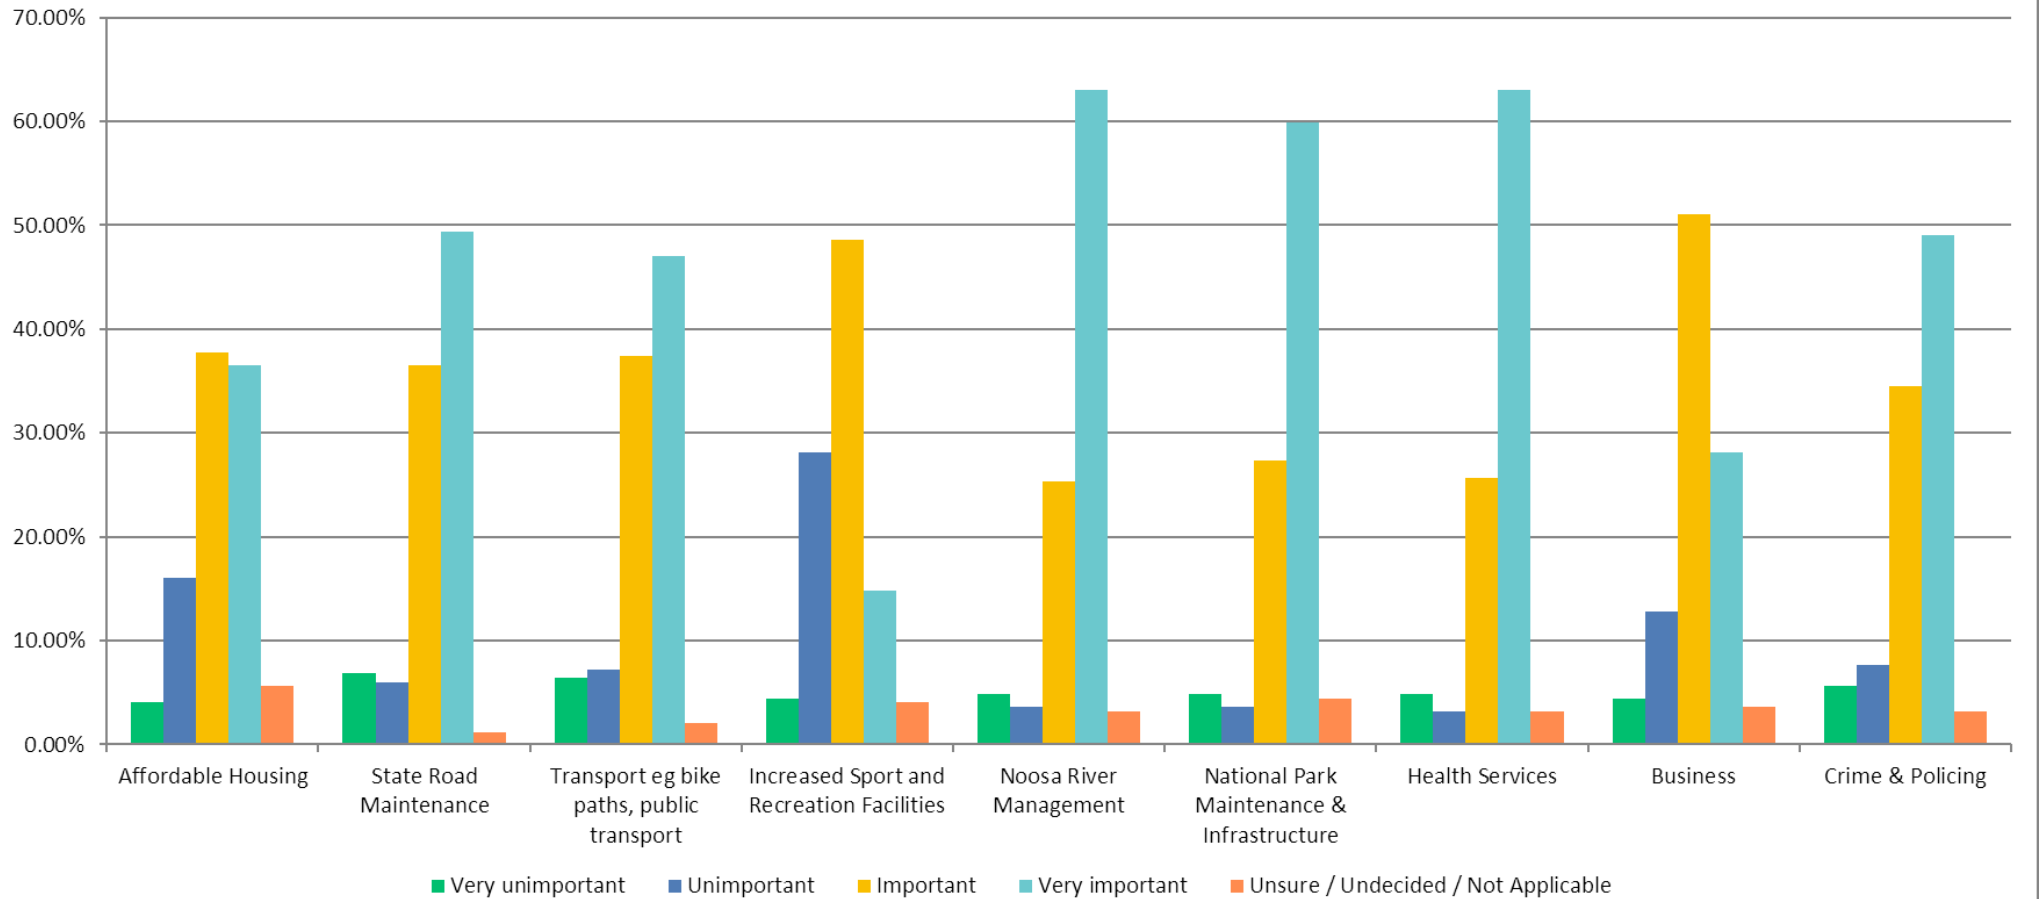

How important to you are the following local-specific State Government issues?